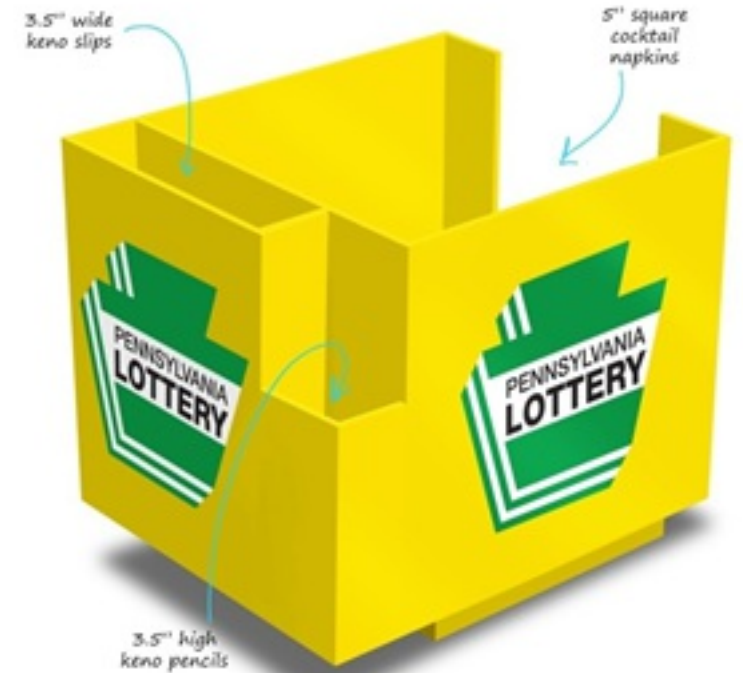

Keno Ticket and Napkin Holders

- Tin metal napkin holders with logos around the Holder
- Plastic napkin holders with compartments for other items such as pencils or play slips.
- Can be custom made with four play slip pockets, one pencil holder and one pencil sharpener

Acrylic Keno Napkin Holder
size: 5.25"W x 6.25"L x 6"H (with a 3.5" x 3.5" x 1" base)