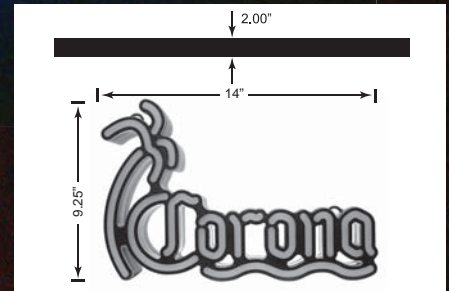

L3D POP SIGN

UNIQUELY DESIGNED FOR ULTRA-BRIGHT ILLUMINATION

BRIGHTER THAN NEON!

FLASHING & VEGAS EFFECT!

SHATTERPROOF!

PERSPECTIVE VIEW

CONTROLS

DIMENSIONS

DESIGN

- Shatterproof
- Light weight design - Weighs less than 5 lbs.
- Injection molded plastic frame
- Unique open frame look
- Plastic housing hides all electronics

CUSTOMIZATION

- Logos and brandings
- Red, Blue, Green, and Amber L.E.D. 's available
- Color combinations and unique effects
- Able to match all neon colors
(PMS color matching coming soon)